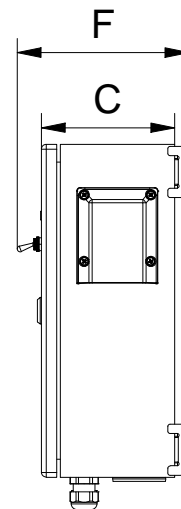

## Figure 1 key

A	280 mm / 11 in
B	350 mm / 13.8 in
C	140 mm / 5.5 in
D	334 mm / 13.1 in
E	384 mm / 15.1 in
F	180 mm / 7.1 in

## Mounting

- Fixing pattern for holes: 310 x 292 mm / 12.2 x 11.5 in

## Dimensions and weight

Package height	450 mm (17.7 in)
Package width	350 mm (13.8 in)
Package depth	230 mm (9 in)
Packed volume	0.036 m <sup>3</sup> (1.27 ft <sup>3</sup> )
Gross weight	9.5 kg (20.9 lbs)
Net weight	8.5 kg (18.7 lbs)

Figure 1: Product dimensions