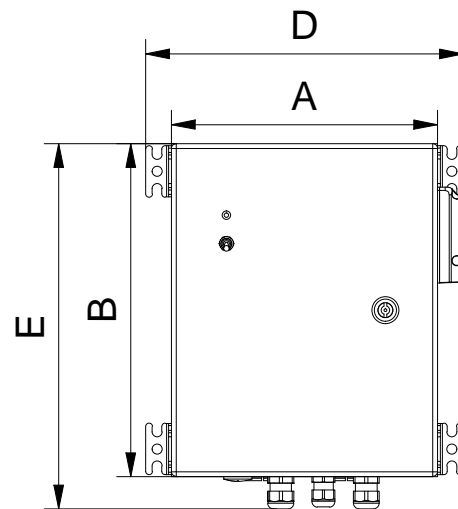

## Figure 1 key

A	280 mm / 11 in
B	350 mm / 13.8 in
C	140 mm / 5.5 in
D	334 mm / 13.1 in
E	384 mm / 15.1 in
F	180 mm / 7.1 in

## Mounting

- Fixing pattern for holes: 310 x 292 mm / 12.2 x 11.5 in

## Dimensions and weight

Package height	450 mm (17.7 in)
Package width	350 mm (13.8 in)
Package depth	230 mm (9 in)
Packed volume	0.036 m <sup>3</sup> (1.27 ft <sup>3</sup> )
Gross weight	9.5 kg (20.9 lbs)
Net weight	8.5 kg (18.7 lbs)

Figure 1: Product dimensions